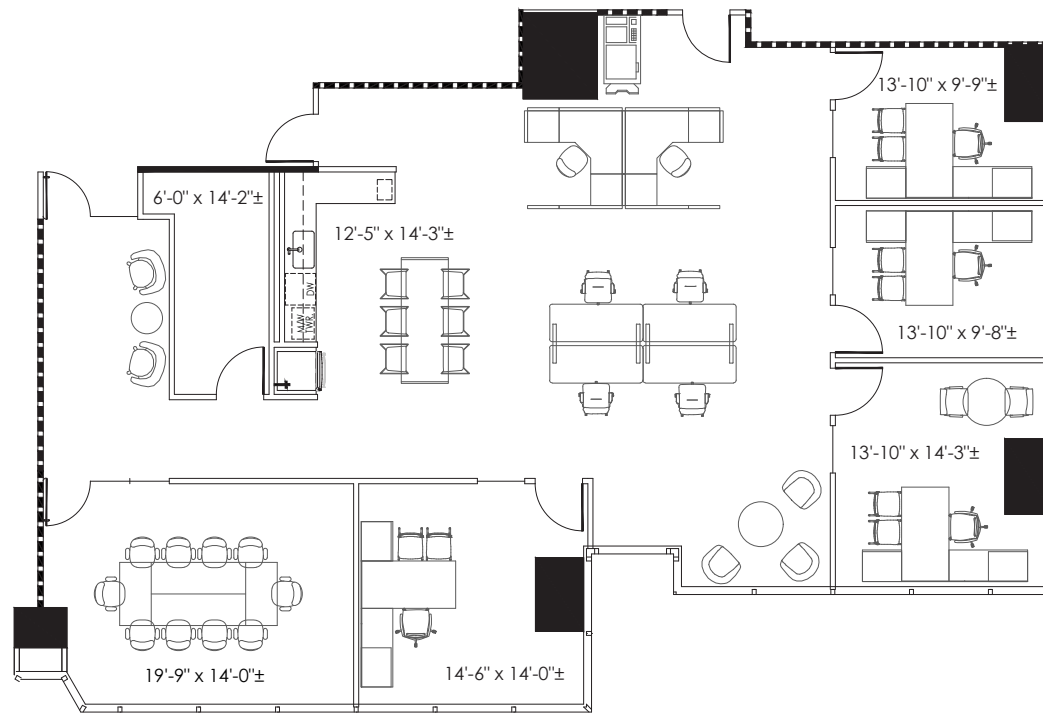

LAKE SIDE SQUARE

12377 MERIT DRIVE

SPEC SUITE 420 - 2,822 RSF

ACRAM GROUP

LEASING INFORMATION // 214.438.6100

TREVOR FRANKE // trevor.franke@am.jll.com

GINI ROUNSAVILLE // gini.rounsaville@am.jll.com

Although information has been obtained from sources deemed reliable, neither Owner nor JLL makes any guarantees, warranties or representations, express or implied, as to the completeness or accuracy as to the information contained herein. Any projections, opinions, assumptions or estimates used are for example only. There may be differences between projected and actual results, and those differences may be material. The Property may be withdrawn without notice. Neither Owner nor JLL accepts any liability for any loss or damage suffered by any party resulting from reliance on this information. If the recipient of this information has signed a confidentiality agreement regarding this matter, this information is subject to the terms of that agreement. ©2022. Jones Lang LaSalle IP, Inc. All rights reserved.